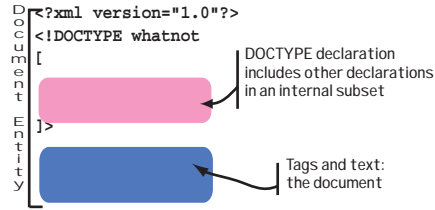

DOCTYPE Declaration

Internal Subset

External Subset

Internal and External Subsets

Conditional Section (DTD only)

```
<![IGNORE[ declarations ]]>
<![INCLUDE[ declarations ]]>
```

External-ID

```
OR SYSTEM "URI"
PUBLIC "Public ID" "URI"
```