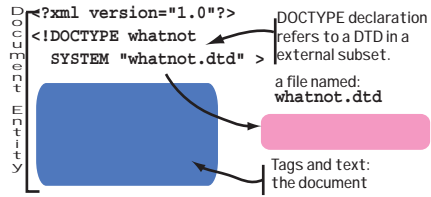

DOCTYPE Declaration

Internal Subset

External Subset

Internal and External Subsets

Conditional Section (DTD only)

```
<![IGNORE[ declarations ]]>
<![INCLUDE[ declarations ]]>
```

External-ID

```
OR SYSTEM "URI"
PUBLIC "Public ID" "URI"
```